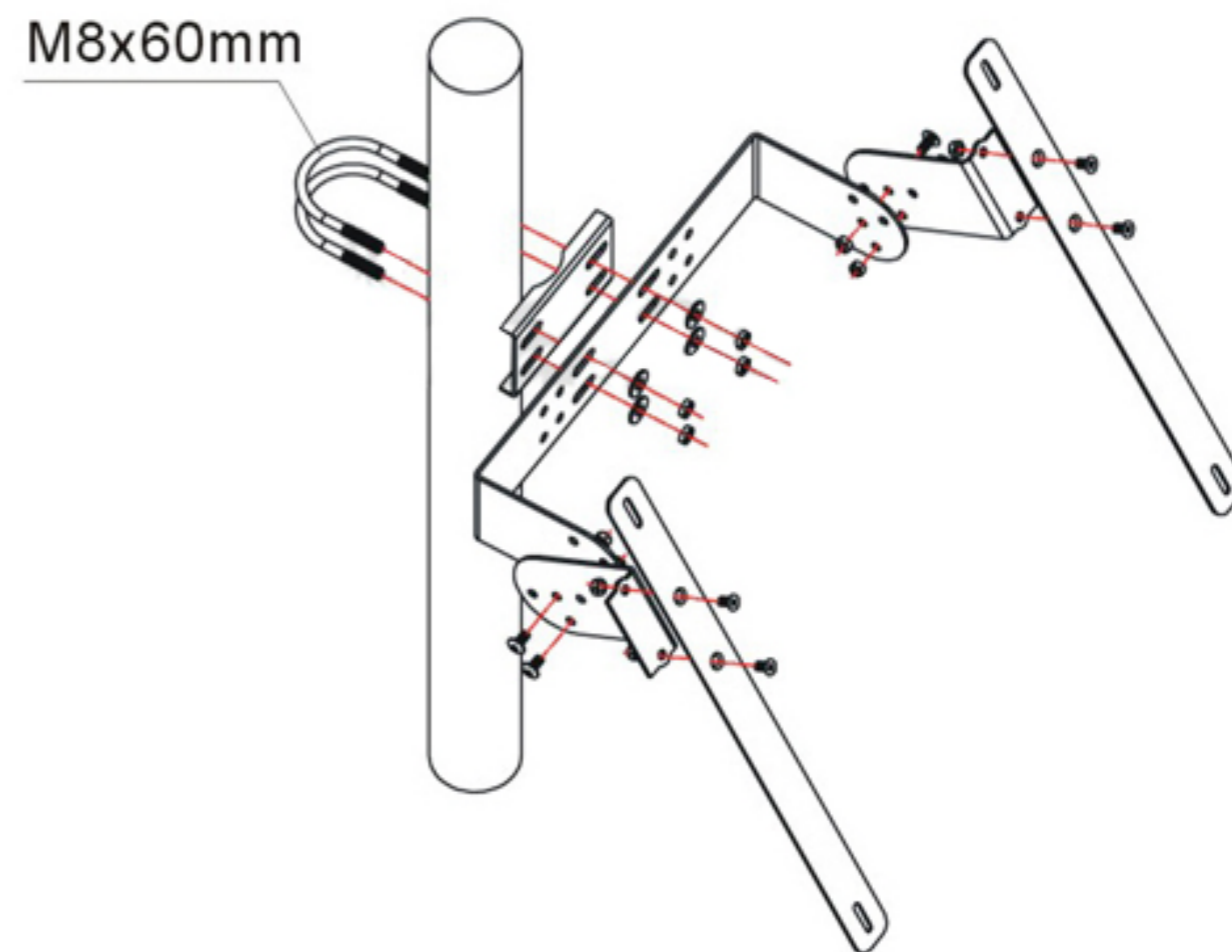

8-01-006520

Measure unit: mm
Material: Black coated Steel
Color: Black
Wall/Pole mount for solar panel (20-50W)