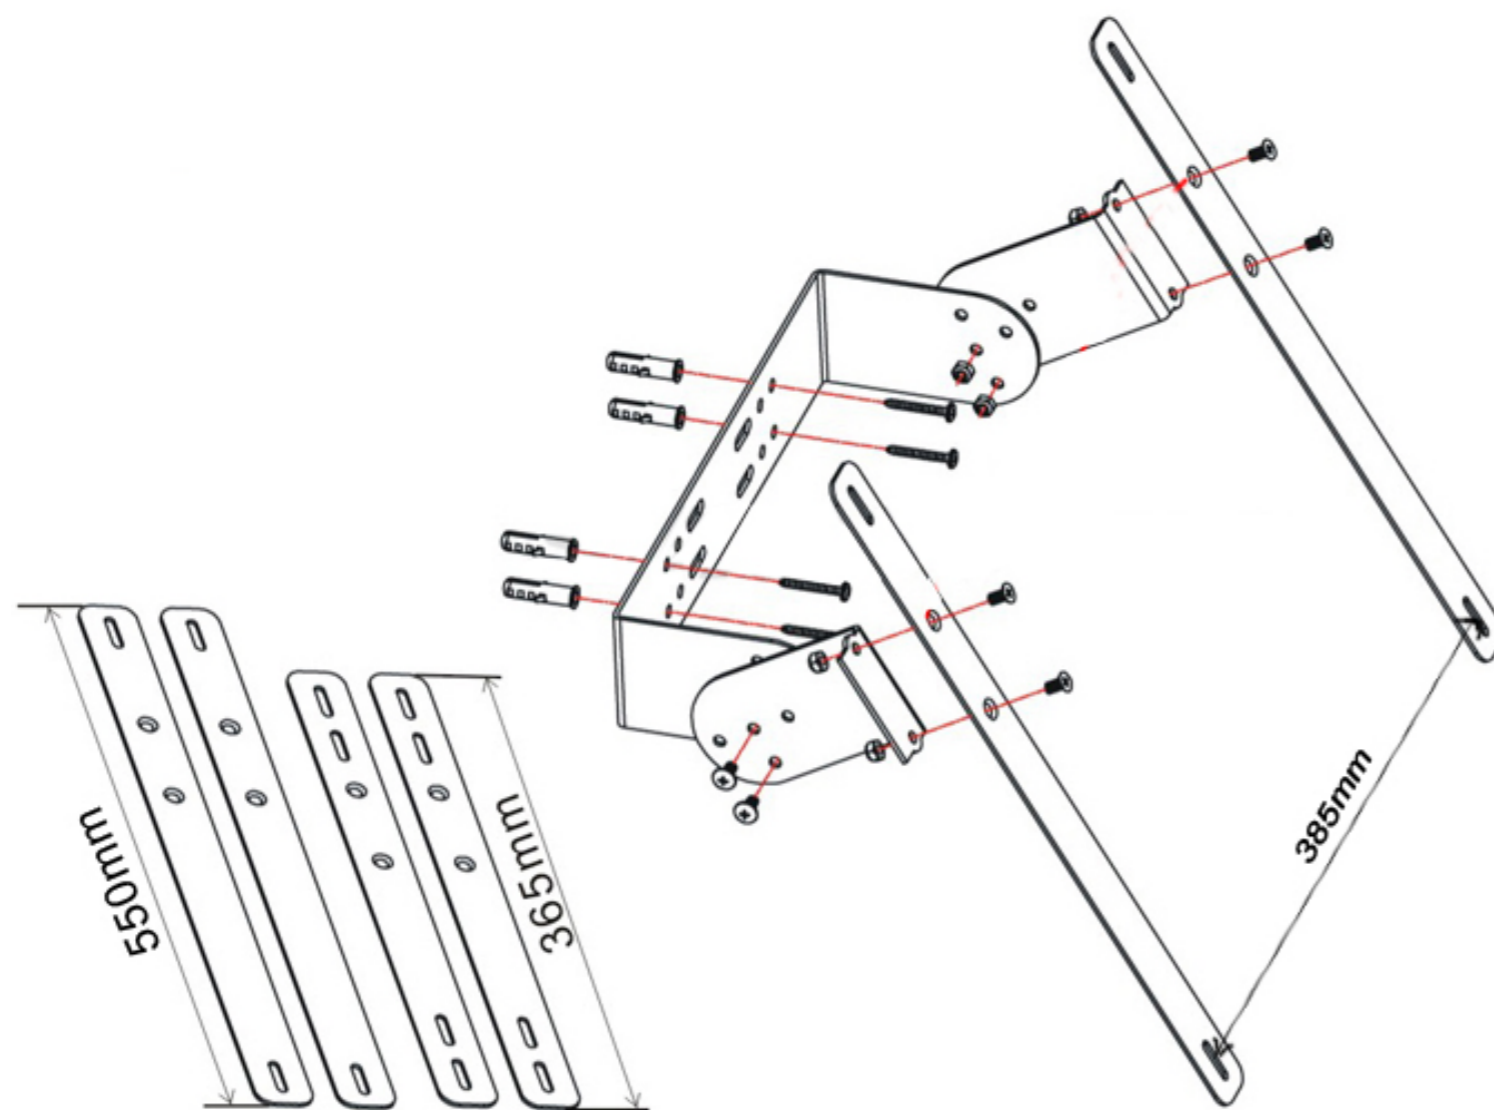

8-01-006520

Measure unit: mm
Material: Black coated Steel
Color: Black
Wall/Pole mount for solar panel (20-50W)